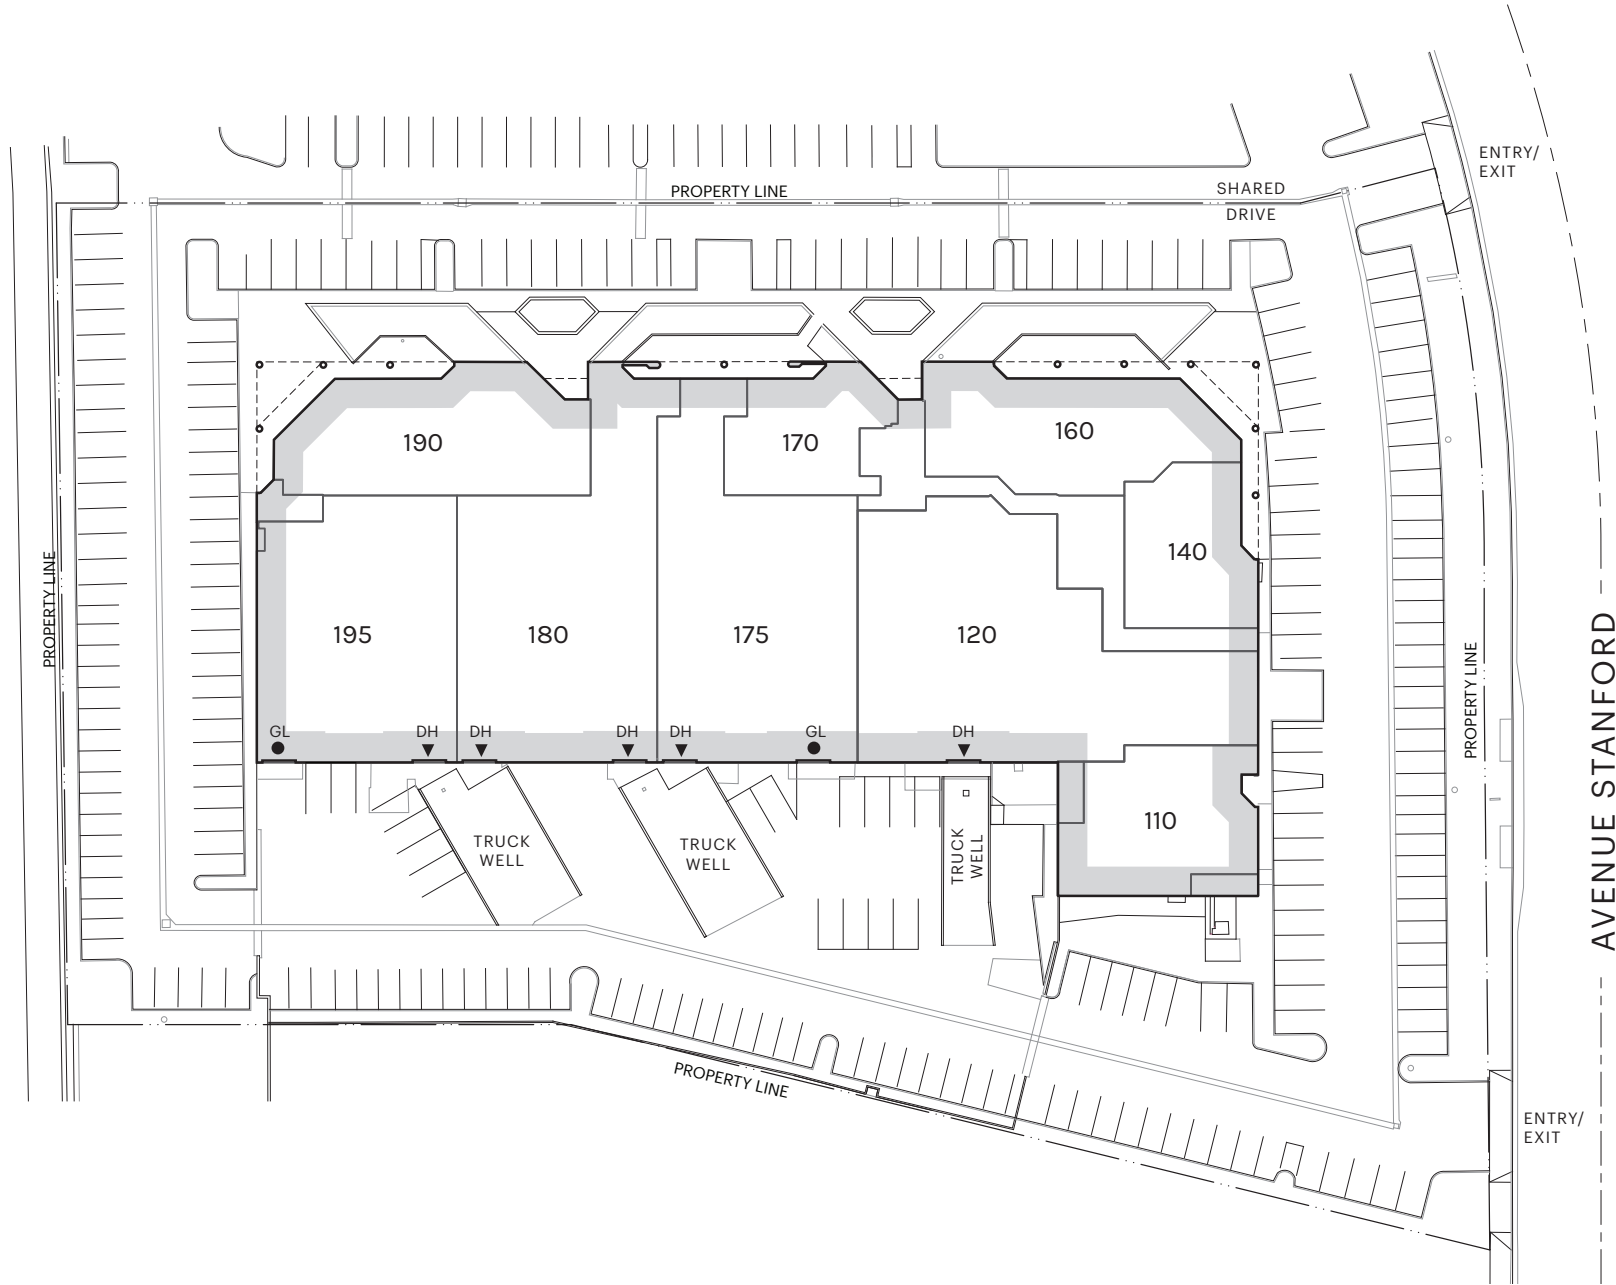

GOLDEN STATE FREEWAY

AVENUE STANFORD

NOT TO SCALE
DATE: 02.09.18

28159 AVENUE STANFORD | VALENCIA

PLAN LAYOUT SUBJECT TO FIELD CONDITIONS & MAY DIFFER FROM PLAN AS SHOWN. ALL INFORMATION PRESENTED ON THIS DRAWING IS PRESUMED TO BE ACCURATE, HOWEVER TENANT SHOULD VERIFY PERTINENT INFORMATION PRIOR TO COMMITTING TO A LEASE.

SITE PLAN